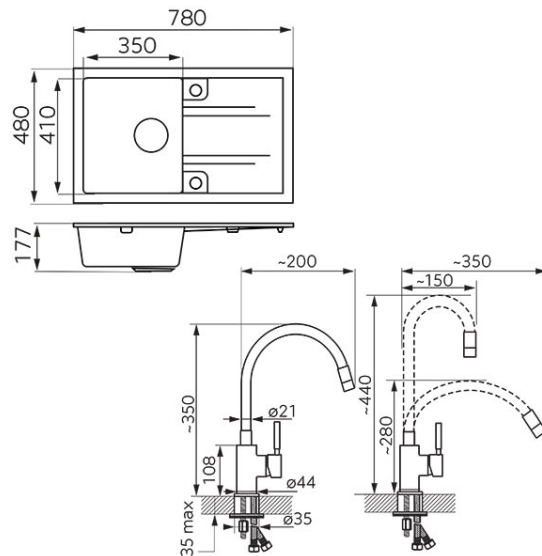

**Code: DRGM48/78HA-SET1-PL**

Granite sink set: DRGM48/78HA + kitchen mixer BZA4B

<https://www.ferrocompany.com/product-6186-DRGM4878HASET1PL.html>Individual packaging: **1, package with bar code allowing for retail sale**

- Zumba - standing sink mixer with flexible spout, black
  - ceramic regulator
  - single-hole assembly
  - flexible spout
  - possibility to freely shape the spout
  - possibility to change the colour of the spout
  - variable extension of spout from 150 mm to 350 mm
  - variable spout height from 280 mm to 440 mm
  - M22x1 flow regulator
  - flexible connector G3/8 - M10x1
  - chrome
- Mezzo II - Single kitchen sink 78x48 cm, graphite shine
  - 15-year guarantee on the sink
  - 2-year guarantee on siphon and waste strainer
  - automatic basket waste strainer included in the set
  - siphon included in the set for connecting a dishwasher or washing machine
  - recessed
  - with overflow
  - with drainer
  - reversible sink allowing to change the position of the chamber and draining board