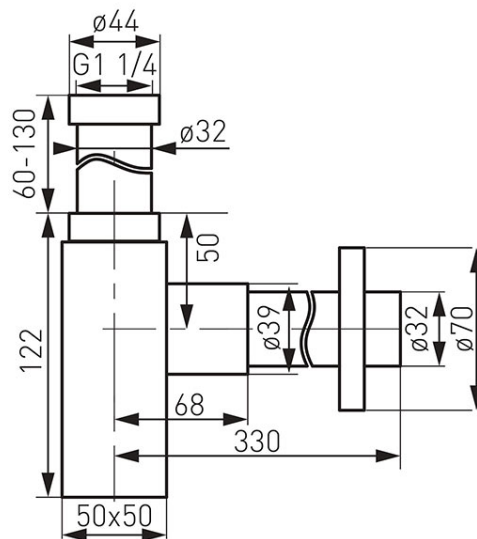

**Code: S280-BL**

Quadro - bottle siphon

<https://www.ferrocompany.com/product-6185-S280BL.html>Individual packaging: **1, package with bar code allowing for retail sale**

- G1 1/4 x 32 mm
- outlet pipe adjustable up to 300 mm
- rosette
- black colour