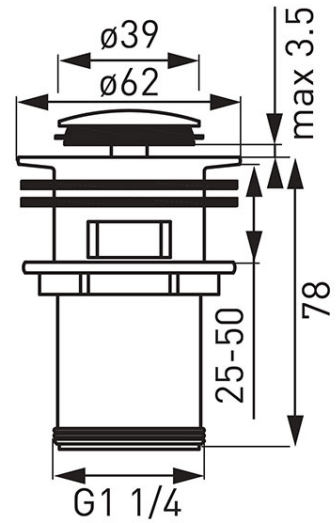

Code: **S283-BL-B**

Drain valve G5/4, black

<https://www.ferrocompany.com/product-6182-S283BLB.html>

Individual packaging: **1, package with bar code allowing for retail sale**

Collective packaging: **50**

- for washbasins with overflow
- made of metal
- packaging: blister
- black colour