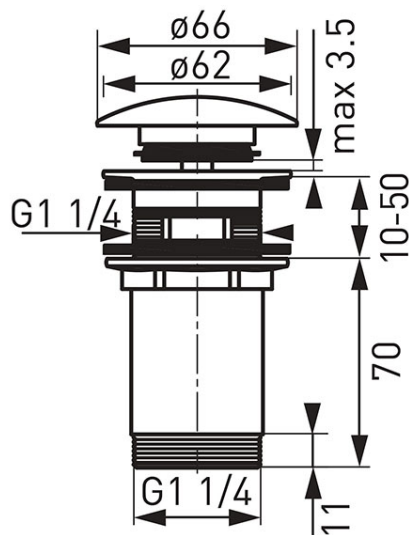

**Code: S285-BL-B**

Rotondo drain valve G5/4, black

<https://www.ferrocompany.com/product-6181-S285BLB.html>Individual packaging: **1, package with bar code allowing for retail sale**Collective packaging: **50**

- for washbasins with overflow
- made of metal
- packaging: blister
- black colour