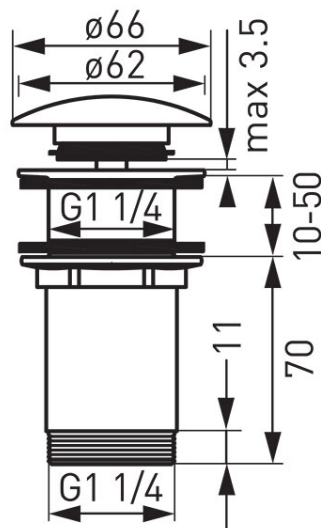

**Code: S285B-BL-B**

Rotondo drain valve G5/4, black

<https://www.ferrocompany.com/product-6180-S285BBLB.html>Individual packaging: **1, package with bar code allowing for retail sale**Collective packaging: **50**

- for washbasins without overflow
- made of metal
- packaging: blister
- black colour