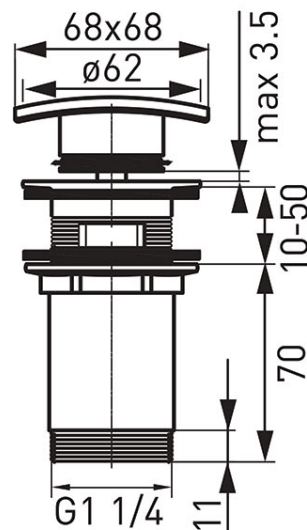

Code: **S284-BL-B**

Quadro drain valve G5/4, black

<https://www.ferrocompany.com/product-6179-S284BLB.html>

Individual packaging: **1, package with bar code allowing for retail sale**

Collective packaging: **50**

- for washbasins with overflow
- made of metal
- black colour