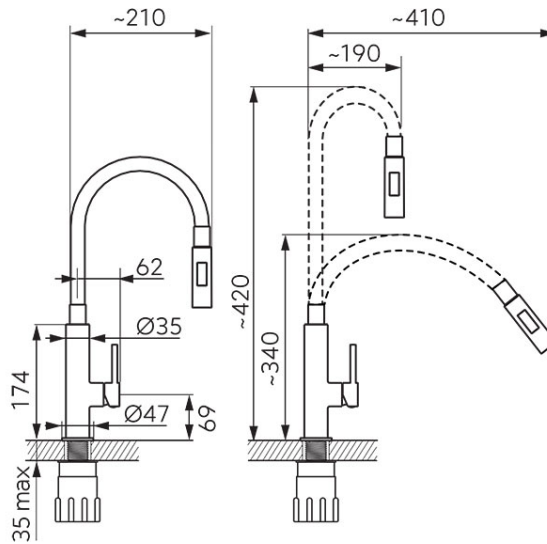

**Code: BZA43W**

Zumba Slim 2F - standing sink mixer with flexible spout, white colour

<https://www.ferrocompany.com/product-6168-BZA43W.html>

Individual packaging: **1, package with bar code allowing for retail sale**

- 2 jet functions
- ceramic regulator
- single-hole assembly
- flexible spout
- possibility to freely shape the spout
- variable extension of spout from 19 cm to 41 cm
- variable spout height from 34 cm to 42 cm
- flexible connector G3/8 - M8x1
- chrome