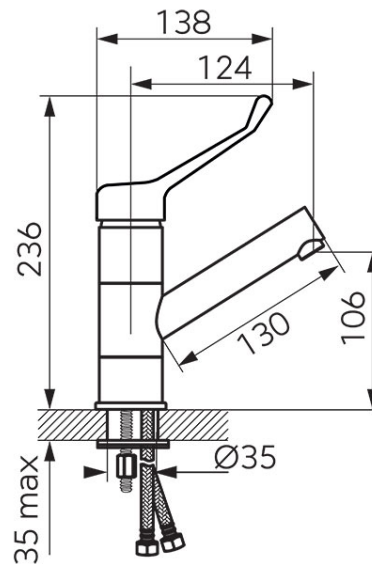

Code: BFIM2A

Fiesta Medico - standing washbasin mixer with swivel spout

<https://www.ferrocompany.com/product-6159-BFIM2A.html>

Individual packaging: **1, package with bar code allowing for retail sale**

- specialist handle
- ceramic regulator
- single hole assembly
- M18x1 flow regulator
- swivel spout
- G3/8 - M10x1 flexible connections
- chrome