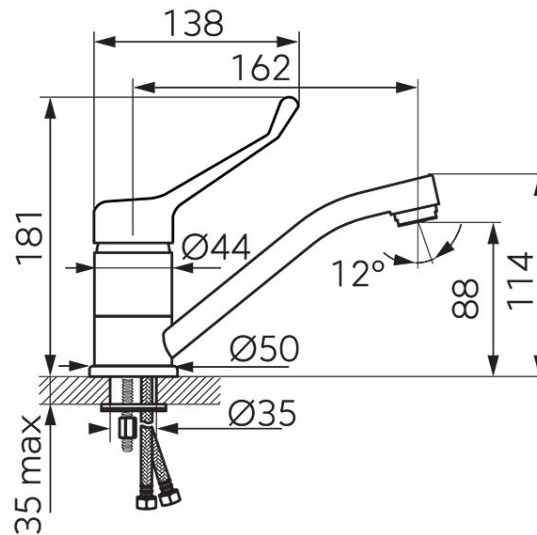

**Code: BTGM2AVL**

Tiga Medico - standing washbasin mixer with swivel spout

<https://www.ferrocompany.com/product-6157-BTGM2AVL.html>

Individual packaging: **1, package with bar code allowing for retail sale**

- specialist handle
- ceramic regulator
- single hole assembly
- FerroAirMix M24x1 aerator
- Ferro Easy Clean System - easy limescale removal
- swivel spout
- G3/8 - M10x1 flexible connections
- chrome