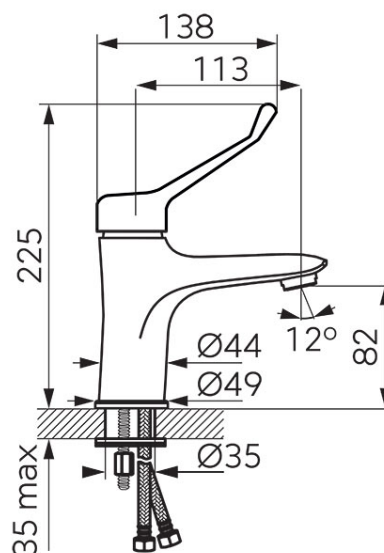

**Code: BTGM2VL**

Tiga Medico - standing washbasin mixer

<https://www.ferrocompany.com/product-6156-BTGM2VL.html>Individual packaging: **1, package with bar code allowing for retail sale**

- specialist handle
- ceramic regulator
- single hole assembly
- G5/4 click-clack drain plug
- FerroAirMix M24x1 aerator
- Ferro Easy Clean System - easy limescale removal
- G3/8 - M10x1 flexible connections
- chrome