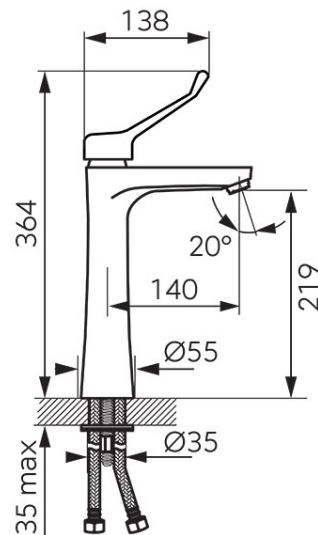

Code: BAQM2L

Algeo Square Medico - standing counter washbasin mixer

<https://www.ferrocompany.com/product-6155-BAQM2L.html>Individual packaging: **1, package with bar code allowing for retail sale**

- specialist handle
- ceramic regulator
- single hole assembly
- M24x1 flow regulator
- G3/8 - M10x1 flexible connections
- chrome