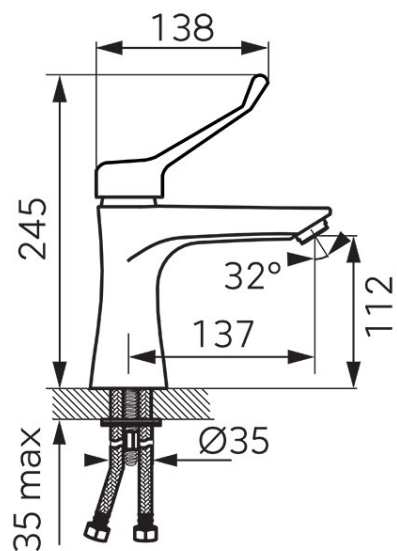

**Code: BAQM2**

Algeo Square Medico - standing washbasin mixer

<https://www.ferrocompany.com/product-6154-BAQM2.html>Individual packaging: **1, package with bar code allowing for retail sale**

- specialist handle
- ceramic regulator
- single hole assembly
- G5/4 click-clack drain plug
- M24x1 flow regulator
- G3/8 - M10x1 flexible connections
- chrome