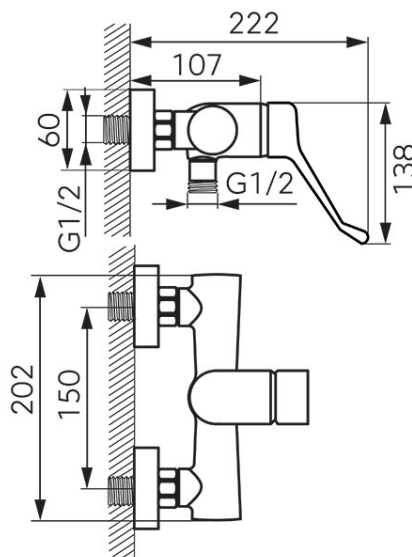

**Code: BAGM7**

Algeo Medico - wall-mounted shower mixer

<https://www.ferrocompany.com/product-6153-BAGM7.html>Individual packaging: **1, package with bar code allowing for retail sale**

- specialist handle
- ceramic regulator
- wall-mounting
- G1/2 eccentric connection spacing  $150 \pm 20$  mm
- G1/2 shower connection
- shower set not included
- chrome