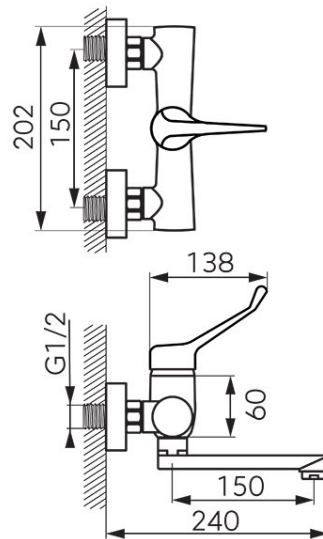

**Code: BAGM3**

Algeo Medico - wall-mounted washbasin mixer

<https://www.ferrocompany.com/product-6150-BAGM3.html>Individual packaging: **1, package with bar code allowing for retail sale**

- specialist handle
- ceramic regulator
- wall-mounting
- M24x1 flow regulator
- 150 mm swivel spout
- G1/2 eccentric connection spacing  $150 \pm 20$  mm
- chrome