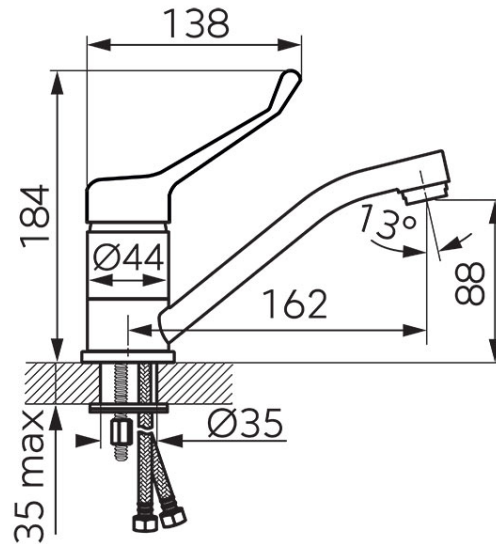

**Code: BAGM2AA**

Algeo Medico - standing washbasin mixer with swivel spout

<https://www.ferrocompany.com/product-6149-BAGM2AA.html>Individual packaging: **1, package with bar code allowing for retail sale**

- specialist handle
- ceramic regulator
- single hole assembly
- M24x1 flow regulator
- swivel spout
- G3/8 - M10x1 flexible connections
- chrome