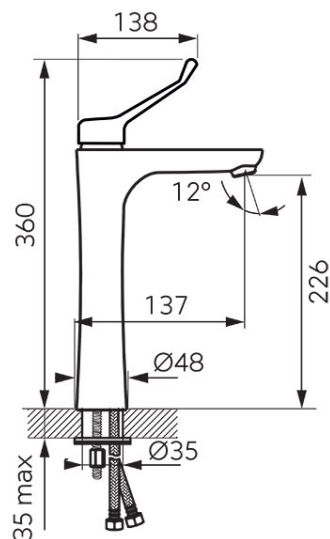

Code: **BAGM2L**

Algeo Medico - standing counter washbasin mixer

<https://www.ferrocompany.com/product-6148-BAGM2L.html>

Individual packaging: **1, package with bar code allowing for retail sale**

- specialist handle
- ceramic regulator
- single hole assembly
- M24x1 flow regulator
- G3/8 - M10x1 flexible connections
- chrome