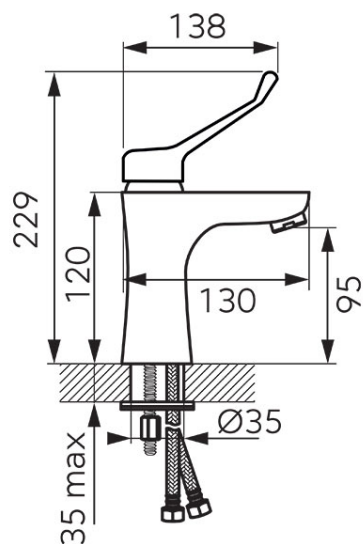

Code: BAGM2

Algeo Medico - standing washbasin mixer

<https://www.ferrocompany.com/product-6147-BAGM2.html>Individual packaging: **1, package with bar code allowing for retail sale**

- specialist handle
- ceramic regulator
- single hole assembly
- G5/4 automatic drain plug
- M24x1 flow regulator
- G3/8 - M10x1 flexible connections
- chrome