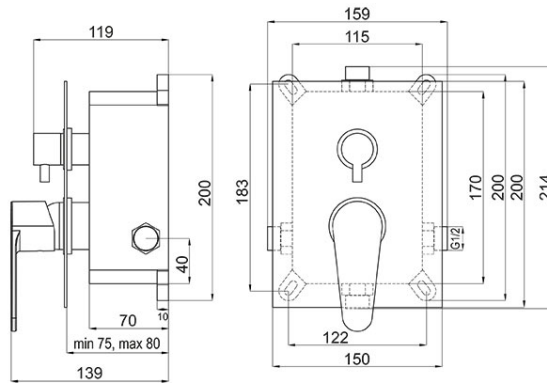

Code: BAG7P2BOX

Algeo - built-in shower mixer - box kit 2F

<https://www.ferrocompany.com/product-6127-BAG7P2BOX.html>Individual packaging: **1, package with bar code allowing for retail sale**

- 2-functions
- a set of concealed and surface mounted components
- metal plate cover
- adjustable mounting depth
- wall-mounted
- 2-function ceramic switch
- ceramic regulator
- G1/2 connection
- G1/2 shower output
- tube level - facilitates horizontal and diagonal setting
- protection against impurities during mounting/repair works
- 5 year warranty