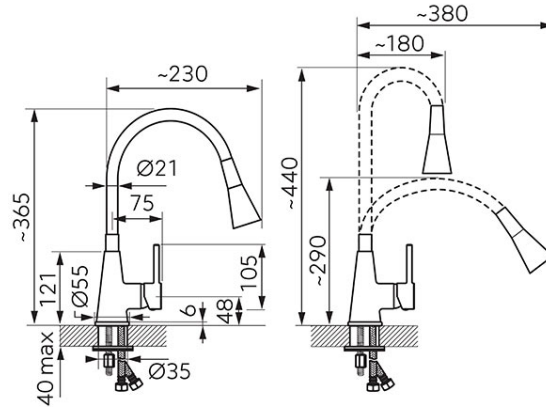

Code: BZA42M

Zumba II - standing sink mixer with flexible spout, mint

<https://www.ferrocompany.com/product-6074-BZA42M.html>

Individual packaging: **1, package with bar code allowing for retail sale**

Available to the end of existing stock.

- 2 jet functions
- ceramic regulator
- single-hole assembly
- flexible spout
- possibility to freely shape the spout
- variable extension of spout from 18 cm to 38 cm
- variable spout height from 29 cm to 44 cm
- M24x1 flow regulator
- flexible connector G3/8 - M10x1
- chrome