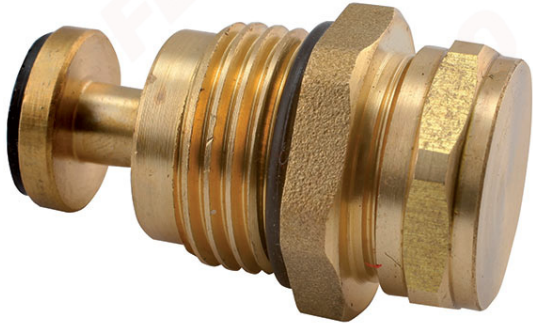

Code: **RKPO**

1/2" cut-off valve for the manifold

<https://www.ferrocompany.com/product-6036-RKPO.html>

Individual packaging: **1, package with bar code allowing for retail sale**

	H [mm]
	39
	42