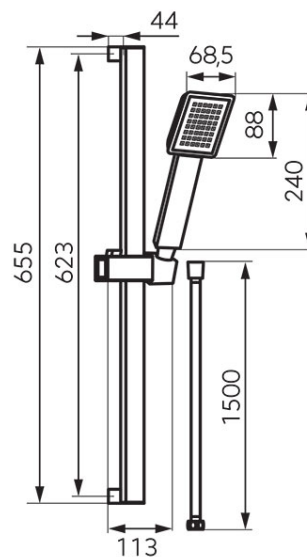

**Code: N170B**

Sinus - sliding shower set, chrome

<https://www.ferrocompany.com/product-6024-N170B.html>Individual packaging: **1, package with bar code allowing for retail sale**

- 655 mm sliding metal bar
- 1-function shower handle
- stream: rain
- Ferro Easy Clean System - easy limescale removal
- 150 cm shower hose in brass braid
- shower hose with conical tip
- blister packing
- chrome