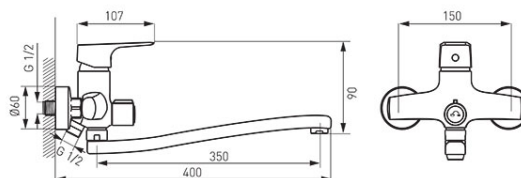

Code: BTG5A

Tiga - wall mounted bath / washbasin mixer with ceramic shower switch

<https://www.ferrocompany.com/product-6022-BTG5A.html>

Individual packaging: **1, package with bar code allowing for retail sale**

- ceramic regulator
- wall mounting
- bath / shower ceramic switch
- M24x1 aerator
- G1/2 eccentric connection spacing 150 ± 20 mm
- swivel spout
- G1/2 shower connector
- chrome