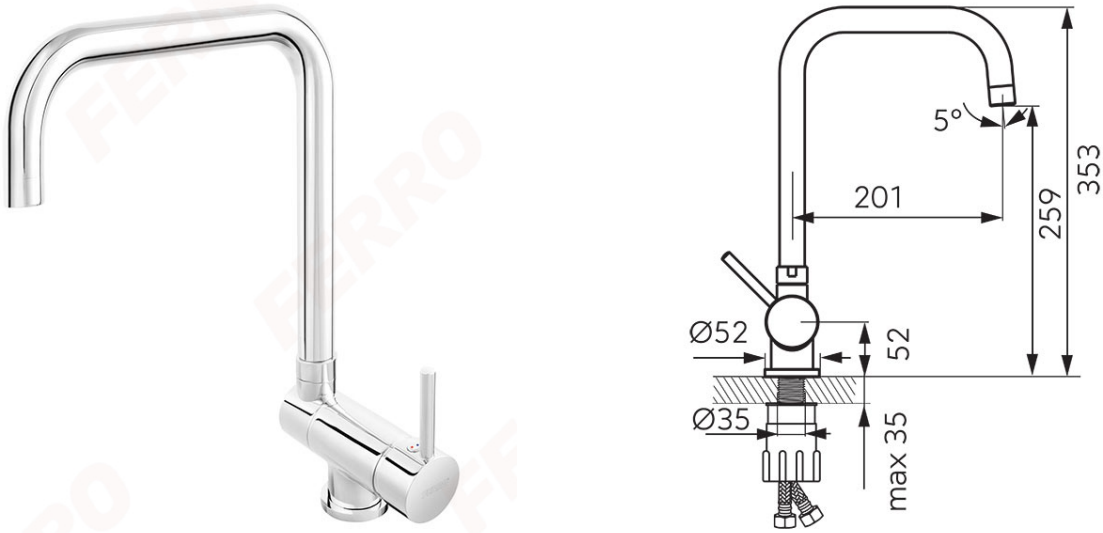

Code: BTD4FUW

Toledo - standing folding sink mixer

<https://www.ferrocompany.com/product-6011-BTD4FUW.html>Individual packaging: **1**

- foldable spout with lock - suggested installation on the sink located under the window
- mixer height after folding the spout: 7,5 cm
- ceramic regulator
- single-hole assembly
- M22x1 aerator
- swivel spout
- G3/8 - M8x1 flexible connectors
- chrome