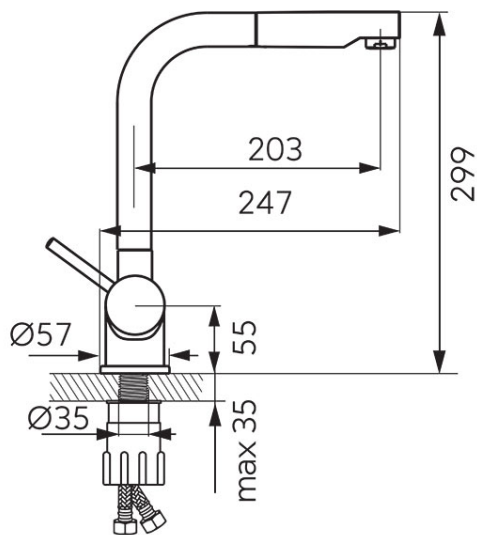

Code: BTD4PO

Toledo - standing sink mixer with pullout spray

<https://www.ferrocompany.com/product-6010-BTD4PO.html>Individual packaging: **1**

- ceramic regulator
- single-hole assembly
- M24x1 flow regulator
- G3/8 - M10x1 flexible connector
- swivel spout
- pull-out spray
- chrome