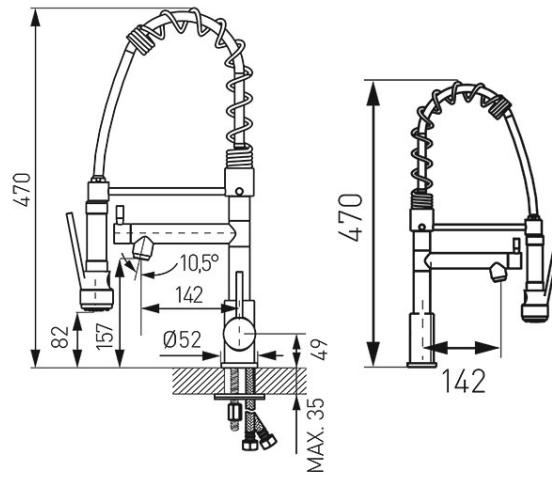

Code: BFE41

F-Master - multi-functional sink mixer

<https://www.ferrocompany.com/product-6009-BFE41.html>Individual packaging: **1**Collective packaging: **5**

- ceramic regulator
- dual spout: swivel spout with aerator and elastic pull-out spring sprayer
- single-hole assembly
- M24x1 flow regulator
- flexible connector G3/8 - M8x1
- chrome