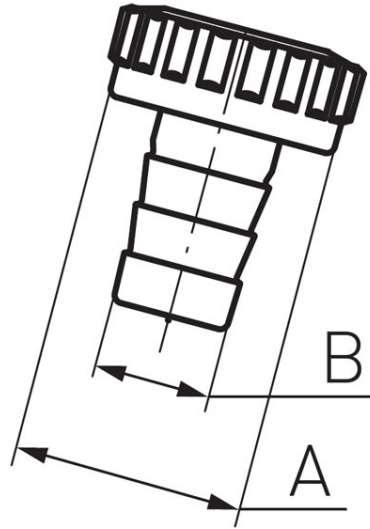

**Code: K**

Tip with nut for intake valve

<https://www.ferrocompany.com/product-5954-K.html>Individual packaging: **1, package with bar code allowing for retail sale**

Code	A	B [mm]	For valve
K44W	G3/4	15	1/2"
K45W	G1	20	3/4"
K46W	G1 1/4	28	1"