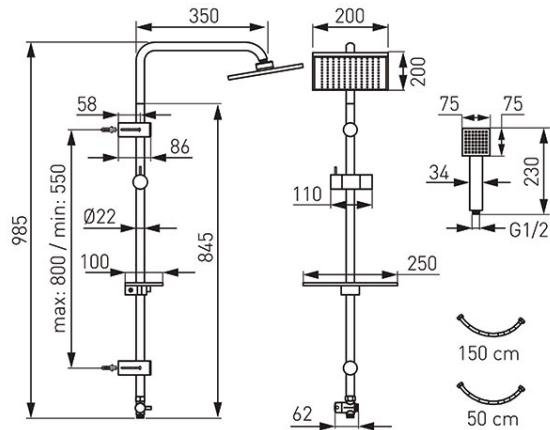

**Code: NP24-BL**

Squerto Lux - sliding shower set with rainfall, black

<https://www.ferrocompany.com/product-5914-NP24BL.html>Individual packaging: **1, package with bar code allowing for retail sale**

- Rainfall shower:
  - sliding shower set with rainfall
  - 985 mm sliding metal bar
  - adjustable spacing distance between holders - possibility of mounting in existing wall openings
  - ball-joint - adjustable angle of overhead shower plate
  - practical, flat shelf for cosmetics with adjustable mounting
- Shower:
  - shower head plate dimension 200 x 200 mm
  - shower handle - Ø 100 mm
  - 1-function shower handle Streams: rain
  - Ferro Easy Clean System - easy limescale removal
  - PVC shower hose 150 cm
  - 50 cm PVC connecting hose with G1/2 nut - universal connection to any bath tub or shower faucet
- Shower switch:
  - metal switch with ceramic insert
- black