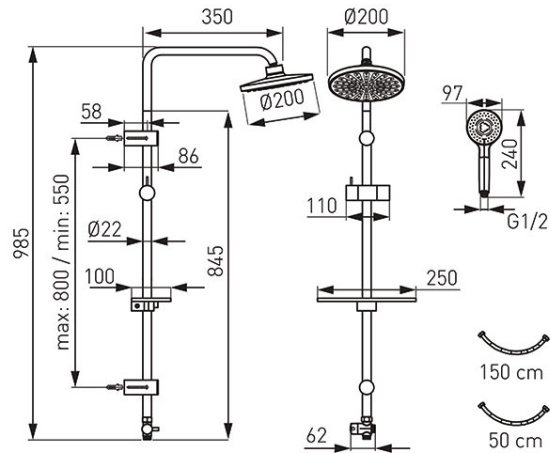

Code: **NP23-BL**

Rondo Lux - sliding shower set with rainfall, black

<https://www.ferrocompany.com/product-5913-NP23BL.html>

Individual packaging: **1, package with bar code allowing for retail sale**

- Rainfall shower:
 - 985 mm sliding metal bar
 - adjustable spacing distance between holders - possibility of mounting in existing wall openings
 - shower head plate - Ø 200 mm
 - ball-joint - adjustable angle of overhead shower plate
 - practical, flat shelf for cosmetics with adjustable mounting
- Shower:
 - shower handle - Ø 100 mm
 - 3-function shower handle
 - streams: rain, massage, mixed
 - Ferro Easy Clean System - easy limescale removal
 - PVC shower hose 150 cm
 - 50 cm PVC connecting hose with G1/2 nut - universal connection to any bath tub or shower faucet
- Shower switch:
 - metal switch with ceramic insert
- black