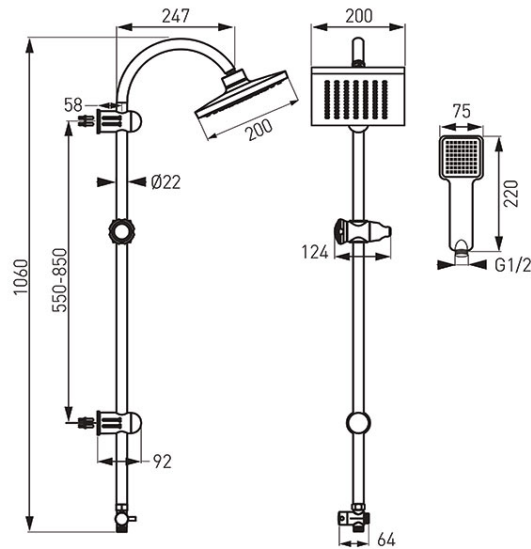

Code: NP22-BL

Squerto - sliding shower set with rainfall, black

<https://www.ferrocompany.com/product-5912-NP22BL.html>

Individual packaging: **1, package with bar code allowing for retail sale**

- Rainfall shower:
 - 1060 mm sliding metal bar
 - adjustable spacing distance between holders - possibility of mounting in existing wall openings
 - shower head plate - 200 x 200 mm
 - ball-joint - adjustable angle of overhead shower plate
- Shower:
 - 1-function shower handle
 - streams: rain
 - Ferro Easy Clean System - easy limescale removal
 - PVC shower hose 150 cm
 - 50 cm PVC connecting hose with G1/2 nut - universal connection to any bath tub or shower faucet
- Shower switch:
 - metal switch with ceramic insert
- black