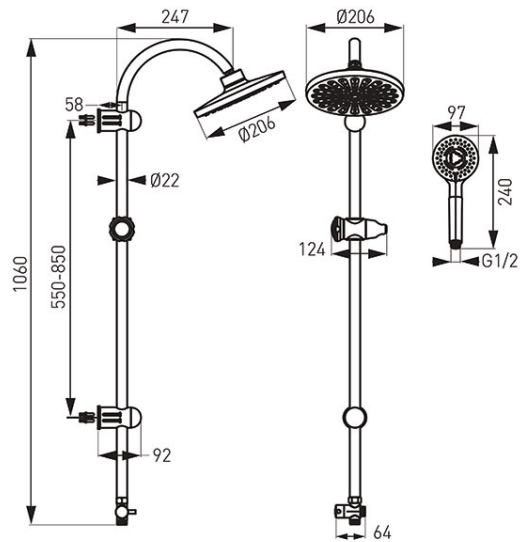

Code: NP21-BL

Rondo - sliding shower set with rainfall, black

<https://www.ferrocompany.com/product-5911-NP21BL.html>Individual packaging: **1, package with bar code allowing for retail sale**

- Rainfall shower:
 - 1060 mm sliding metal bar
 - adjustable spacing distance between holders - possibility of mounting in existing wall openings
 - shower head plate - Ø 200 mm
 - ball-joint - adjustable angle of overhead shower plate
- Shower:
 - shower handle - Ø 100 mm
 - 3-function shower handle
 - streams: rain, massage, mixed
 - Ferro Easy Clean System - easy limescale removal
 - PVC shower hose 150 cm
 - 50 cm PVC connecting hose with G1/2 nut - universal connection to any bath tub or shower faucet
- Shower switch:
 - metal switch with ceramic insert
- black