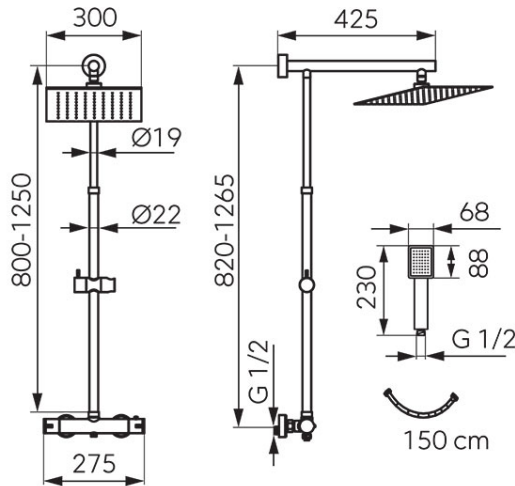

Code: NP75SQ-TRV7U

Trevi Square - rainfall shower system and thermostatic mixer, chrome

<https://www.ferrocompany.com/product-5910-NP75SQTRV7U.html>Individual packaging: **1, package with bar code allowing for retail sale**

- Rainfall shower:
 - regulated length of metal bar 800 - 1250 mm
 - regulated mounting height
 - rainfall steel head SLIM 300 x 300 mm
 - integrated wall mounting with rainfall bar
 - ball-joint - adjustable angle of overhead shower plate
 - Ferro Easy Clean System - easy limescale removal
- Shower mixer:
 - thermostatic regulator
 - integrated ceramic switch for rainfall shower/shower handle
 - Safe Stop 38°C - hot water lock
 - wall-mounting
 - G1/2 eccentric connection spacing 150 ± 20 mm
 - G3/4 rainfall connection - upper fitting
 - G1/2 shower connection - bottom fitting
- Shower:
 - 1-function shower handle
 - stream: rain
 - Ferro Easy Clean System - easy limescale removal
 - 150 cm shower hose in metal braid
- chrome