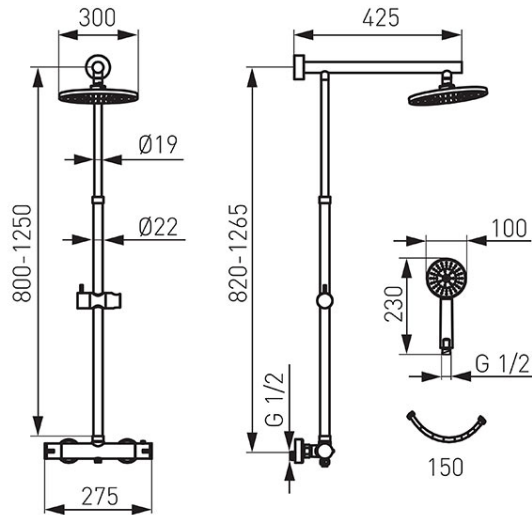

Code: NP75-TRV7U-BL

Trevi Black - rainfall with regular shower and thermostatic mixer

<https://www.ferrocompany.com/product-5909-NP75TRV7UBL.html>Individual packaging: **1, package with bar code allowing for retail sale**

- Rainfall:
 - regulated length of metal bar: 800 - 1250 mm
 - regulated mounting height
 - 300 mm diameter of rainfall steel head SLIM
 - integrated wall mounting with rainfall bar
 - Easy Clean System - simple descaling of shower heads
- Thermostatic mixer:
 - thermostatic cartridge
 - integrated ceramic switch rainfall / shower handle
 - Safe Stop 38°C - hot water restriction
 - wall mounting
 - G1/2 eccentric connection 150 +/- 20 mm spacing
 - G3/4 rainfall connection - upper fitting
 - G1/2 shower connection - bottom fitting
- Shower:
 - shower handle diameter - 100 mm
 - 3-function shower handle
 - shower handle chrome
 - Easy Clean System - simple descaling of shower handle
 - 150 cm shower hose, PVC
- black colour