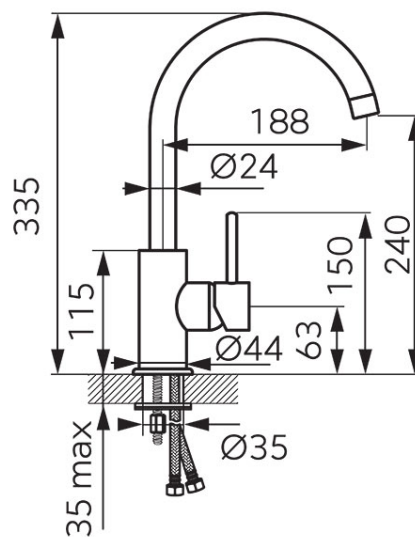

Code: BLG4BL

Lugio Black Sink standing sink mixer

<https://www.ferrocompany.com/product-5908-BLG4BL.html>Individual packaging: **1, package with bar code allowing for retail sale**

- ceramic regulator
- single-hole mounted
- flow regulator M22x1
- swivel spout
- flexible connectors G3/8 - M10x1
- black colour