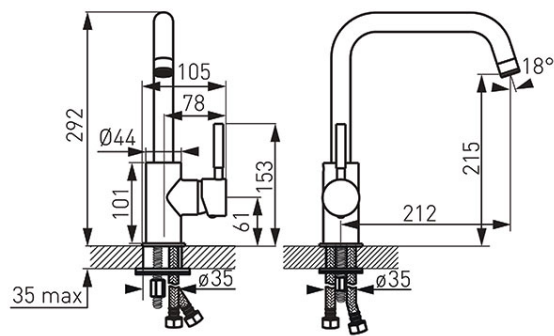

Code: BTI4BL

Ratio Black Standing standing sink mixer

<https://www.ferrocompany.com/product-5907-BTI4BL.html>Individual packaging: **1, package with bar code allowing for retail sale**

- ceramic regulator
- single-hole assembly
- flow regulator M22x1
- swivel spout
- flexible connectors G3/8 - M10x1
- black colour