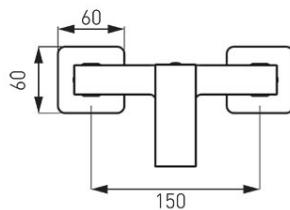

Code: BZI7BL

Zicco Black - Wall-mounted shower mixer, black

<https://www.ferrocompany.com/product-5906-BZI7BL.html>Individual packaging: **1, package with bar code allowing for retail sale**

- ceramic cartridge
- wall-mounting
- G1/2 eccentric connection spacing 150 ± 20 mm
- G1/2 shower connection
- shower set not included
- black