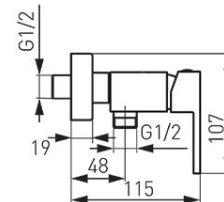

Code: BZI7BL

Zicco Black - Wall-mounted shower mixer, black

<https://www.ferrocompany.com/product-5906-BZI7BL.html>Individual packaging: **1, package with bar code allowing for retail sale**

- ceramic cartridge
- wall-mounting
- G1/2 eccentric connection spacing 150 ± 20 mm
- G1/2 shower connection
- shower set not included
- black