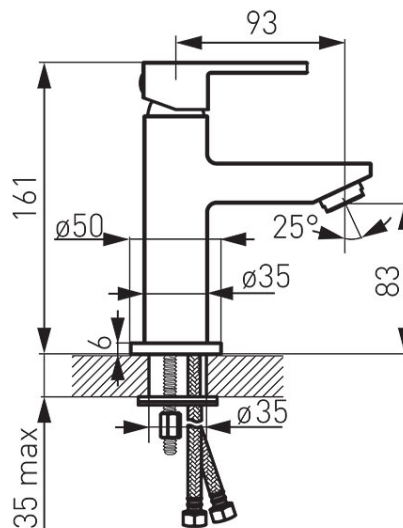

Code: BZI2BL

Zicco Black - Standing washbasin mixer, black

<https://www.ferrocompany.com/product-5903-BZI2BL.html>Individual packaging: **1, package with bar code allowing for retail sale**

- ceramic cartridge
- single hole assembly
- M24x1 flow regulator
- G3/8 - M10x1 flexible connections
- black