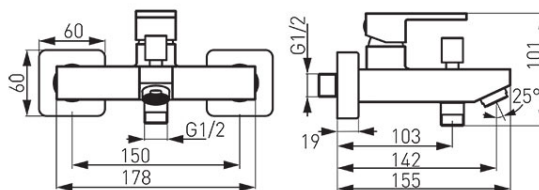

Code: BZI1BL

Zicco Black - Wall-mounted bath mixer

<https://www.ferrocompany.com/product-5902-BZI1BL.html>Individual packaging: **1, package with bar code allowing for retail sale**

- 5 years warranty
- ceramic regulator
- automatic bath/shower switch with a lock
- flow regulator M24x1
- G1/2 eccentric connection spacing 150 ± 20 mm
- black colour