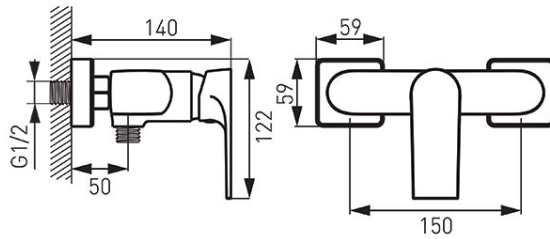

Code: **BAQ7BLC**

Algeo Square Black - Wall-mounted shower mixer, black-chrome

<https://www.ferrocompany.com/product-5901-BAQ7BLC.html>

Individual packaging: **1, package with bar code allowing for retail sale**

- ceramic cartridge
- wall-mounting
- G1/2 eccentric connection spacing 150 ± 20 mm
- G1/2 shower connection
- shower set not included
- black-chrome