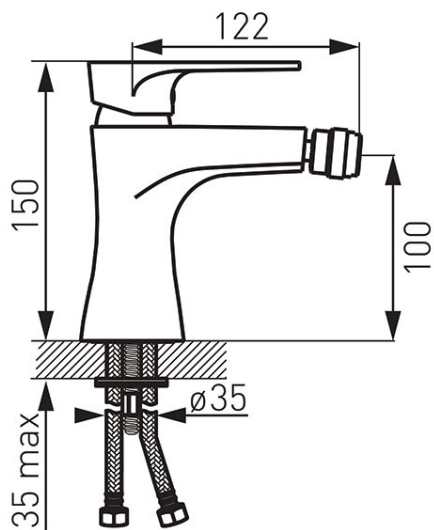

Code: **BAQ6BLC**

Algeo Square Black - Bidet standing mixer, black-chrome

<https://www.ferrocompany.com/product-5900-BAQ6BLC.html>

Individual packaging: **1, package with bar code allowing for retail sale**

- ceramic cartridge
- single hole assembly
- M24x1 flow regulator with ball joint
- G3/8 - M10x1 flexible connections
- black-chrome