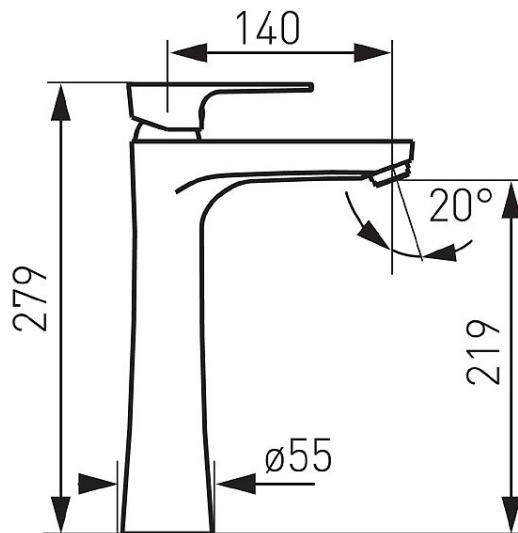

Code: **BAQ2LBLC**

Algeo Square Black - Standing counter washbasin mixer, black-chrome

<https://www.ferrocompany.com/product-5899-BAQ2LBLC.html>

Individual packaging: **1, package with bar code allowing for retail sale**

- ceramic cartridge
- single hole assembly
- M24x1 flow regulator
- G3/8 - M10x1 flexible connections
- black-chrome