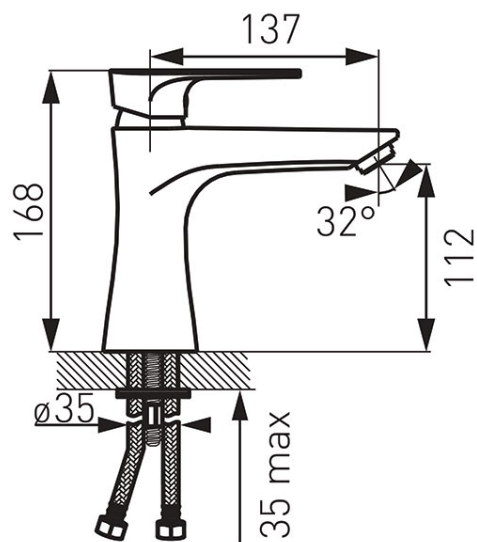

Code: BAQ2BLC

Algeo Square Black - Standing washbasin mixer, black-chrome

<https://www.ferrocompany.com/product-5898-BAQ2BLC.html>Individual packaging: **1, package with bar code allowing for retail sale**

- ceramic cartridge
- single hole assembly
- M24x1 flow regulator
- G3/8 - M10x1 flexible connections
- black-chrome