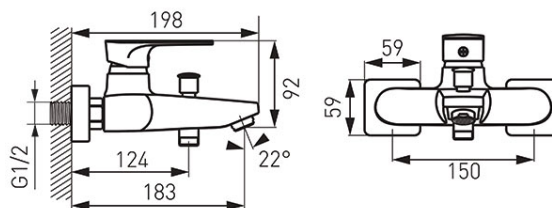

Code: **BAQ1BLC**

Algeo Square Black - Wall-mounted bath mixer, black-chrome

<https://www.ferrocompany.com/product-5897-BAQ1BLC.html>

Individual packaging: **1, package with bar code allowing for retail sale**

- ceramic cartridge
- automatic bath/shower switch with a lock
- M24x1 flow regulator
- G1/2 eccentric connection spacing 150 ± 20 mm
- shower set not included
- black-chrome