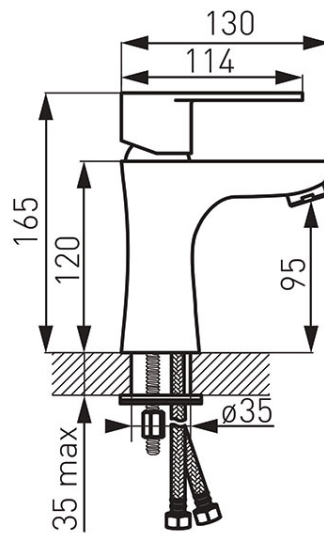

Code: BAG2BL

Algeo Black - Standing washbasin mixer, black

<https://www.ferrocompany.com/product-5896-BAG2BL.html>Individual packaging: **1, package with bar code allowing for retail sale**

- ceramic cartridge
- single hole assembly
- M24x1 flow regulator
- G3/8 - M10x1 flexible connections
- black