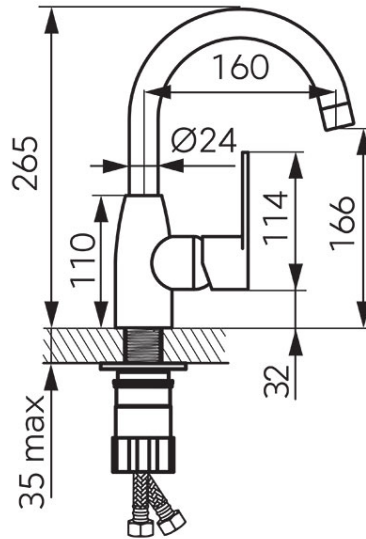

**Code: BAG2ABL**

Algeo Black - Standing washbasin mixer with swivel spout, black

<https://www.ferrocompany.com/product-5893-BAG2ABL.html>

Individual packaging: **1, package with bar code allowing for retail sale**

- ceramic cartridge
- single hole assembly
- M22x1 flow regulator
- swivel spout
- G3/8 - M10x1 flexible connections
- black