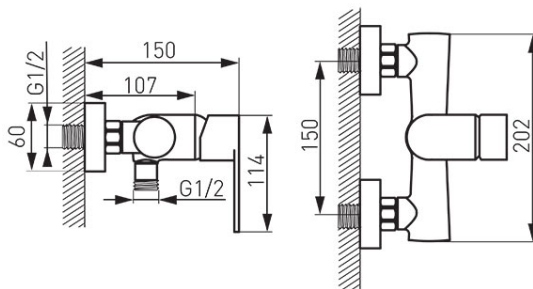

Code: BAG7BL

Algeo Black - Wall-mounted shower mixer, black

<https://www.ferrocompany.com/product-5892-BAG7BL.html>Individual packaging: **1, package with bar code allowing for retail sale**

- ceramic cartridge
- wall-mounting
- G1/2 eccentric connection spacing 150 ± 20 mm
- G1/2 shower connection
- shower set not included
- black