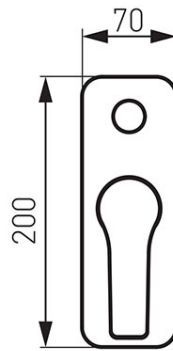

Code: BSC7PBL

Stratos Black - Build-in shower mixer, black

<https://www.ferrocompany.com/product-5889-BSC7PBL.html>Individual packaging: **1, package with bar code allowing for retail sale**

- 2-function
- a set of concealed and surface mounted components
- wall-mounting
- 2-function switch
- ceramic cartridge
- G1/2 connection
- G1/2 shower output
- black