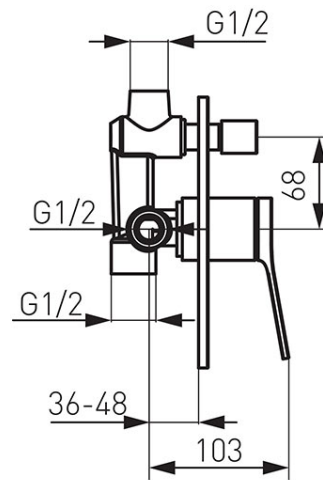

Code: BSC7PBL

Stratos Black - Build-in shower mixer, black

<https://www.ferrocompany.com/product-5889-BSC7PBL.html>Individual packaging: **1, package with bar code allowing for retail sale**

- 2-function
- a set of concealed and surface mounted components
- wall-mounting
- 2-function switch
- ceramic cartridge
- G1/2 connection
- G1/2 shower output
- black