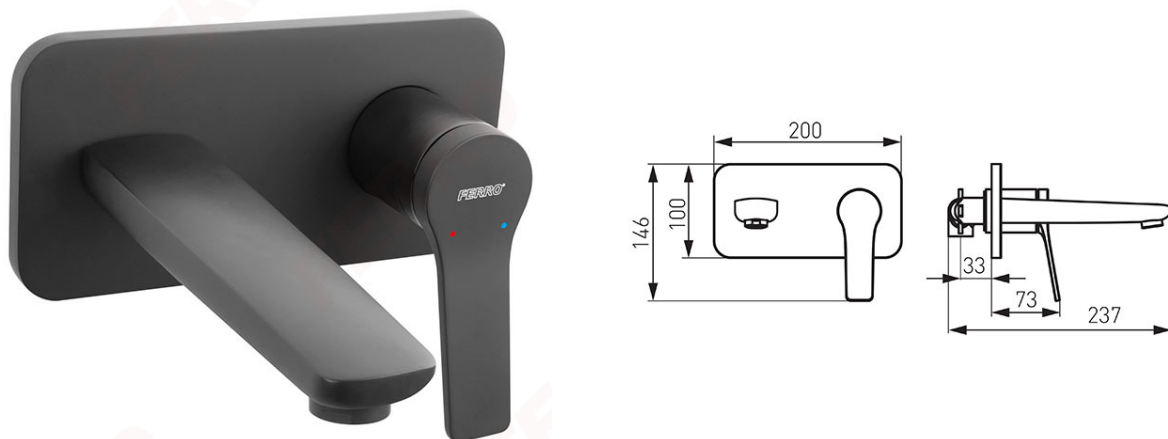

Code: BSC3PABL

Stratos Black - Built-in washbasin mixer, black

<https://www.ferrocompany.com/product-5886-BSC3PABL.html>Individual packaging: **1, package with bar code allowing for retail sale**

- ceramic cartridge
- a set of concealed and surface mounted components
- wall-mounting
- 180 mm spout with M24x1 aerator
- black