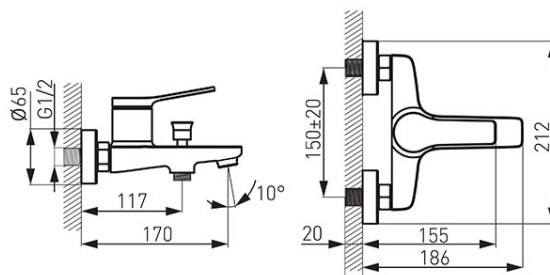

**Code: BSC1BL**

Stratos Black - Wall-mounted bath mixer, black

<https://www.ferrocompany.com/product-5883-BSC1BL.html>Individual packaging: **1, package with bar code allowing for retail sale**

- ceramic cartridge
- automatic bath/shower switch with a lock
- M24x1 aerator
- G1/2 eccentric connection spacing  $150 \pm 20$  mm
- shower set not included
- black