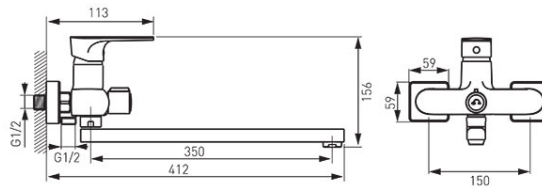

**Code: BAQ5A**

Algeo Square - Wall-mounted bathtub/wasbasin mixer with shower connection, chrome

<https://www.ferrocompany.com/product-5882-BAQ5A.html>Individual packaging: **1, package with bar code allowing for retail sale**Collective packaginig: **12**

- ceramic cartridge
- wall-mounting
- ceramic bath/shower switch
- M24x1 flow regulator
- 350 mm swivel spout
- G1/2 eccentric connection spacing  $150 \pm 20$  mm
- G1/2 shower connection
- shower set not included
- chrome