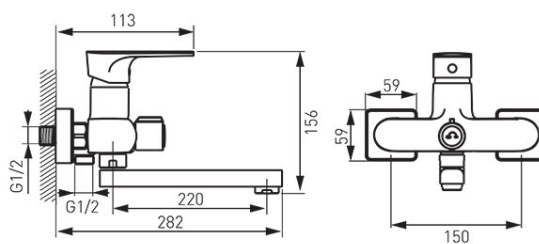

**Code: BAQ3A**

Algeo Square - Wall-mounted bathtub/wasbasin mixer with shower connection, chrome

<https://www.ferrocompany.com/product-5881-BAQ3A.html>Individual packaging: **1**Collective packaginig: **12**

- ceramic cartridge
- wall-mounting
- ceramic sink/shower switch
- M24x1 flow regulator
- 220 mm swivel spout
- G1/2 eccentric connection spacing  $150 \pm 20$  mm
- G1/2 shower connection
- shower set not included
- chrome